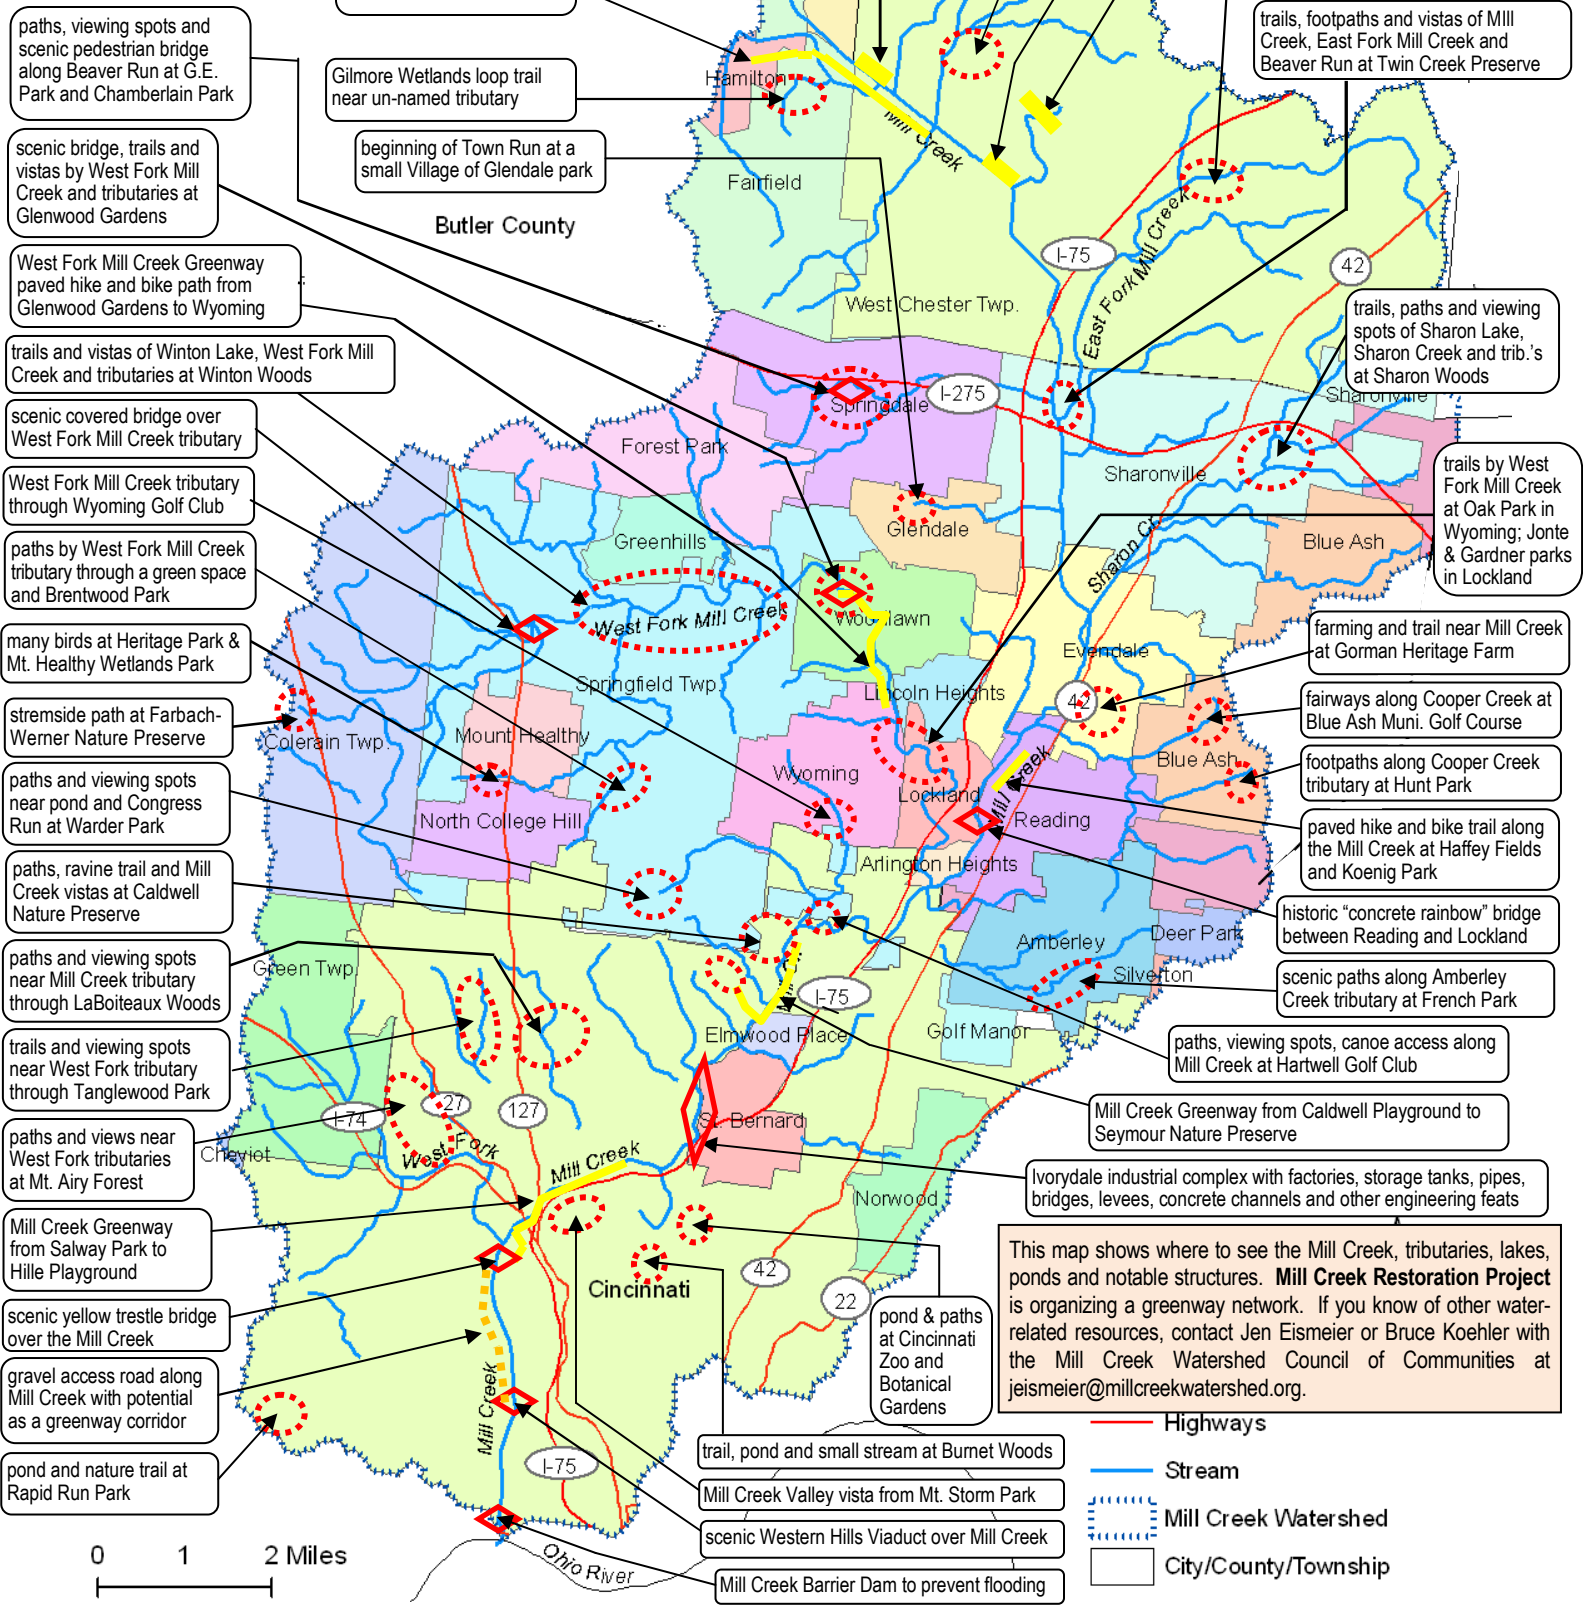

Parks and Greenways in the Mill Creek Watershed

This map shows where to see the Mill Creek, tributaries, lakes, ponds and notable structures. **Mill Creek Restoration Project** is organizing a greenway network. If you know of other water-related resources, contact Jen Eismeier or Bruce Koehler with the Mill Creek Watershed Council of Communities at jeismeier@millcreekwatershed.org.