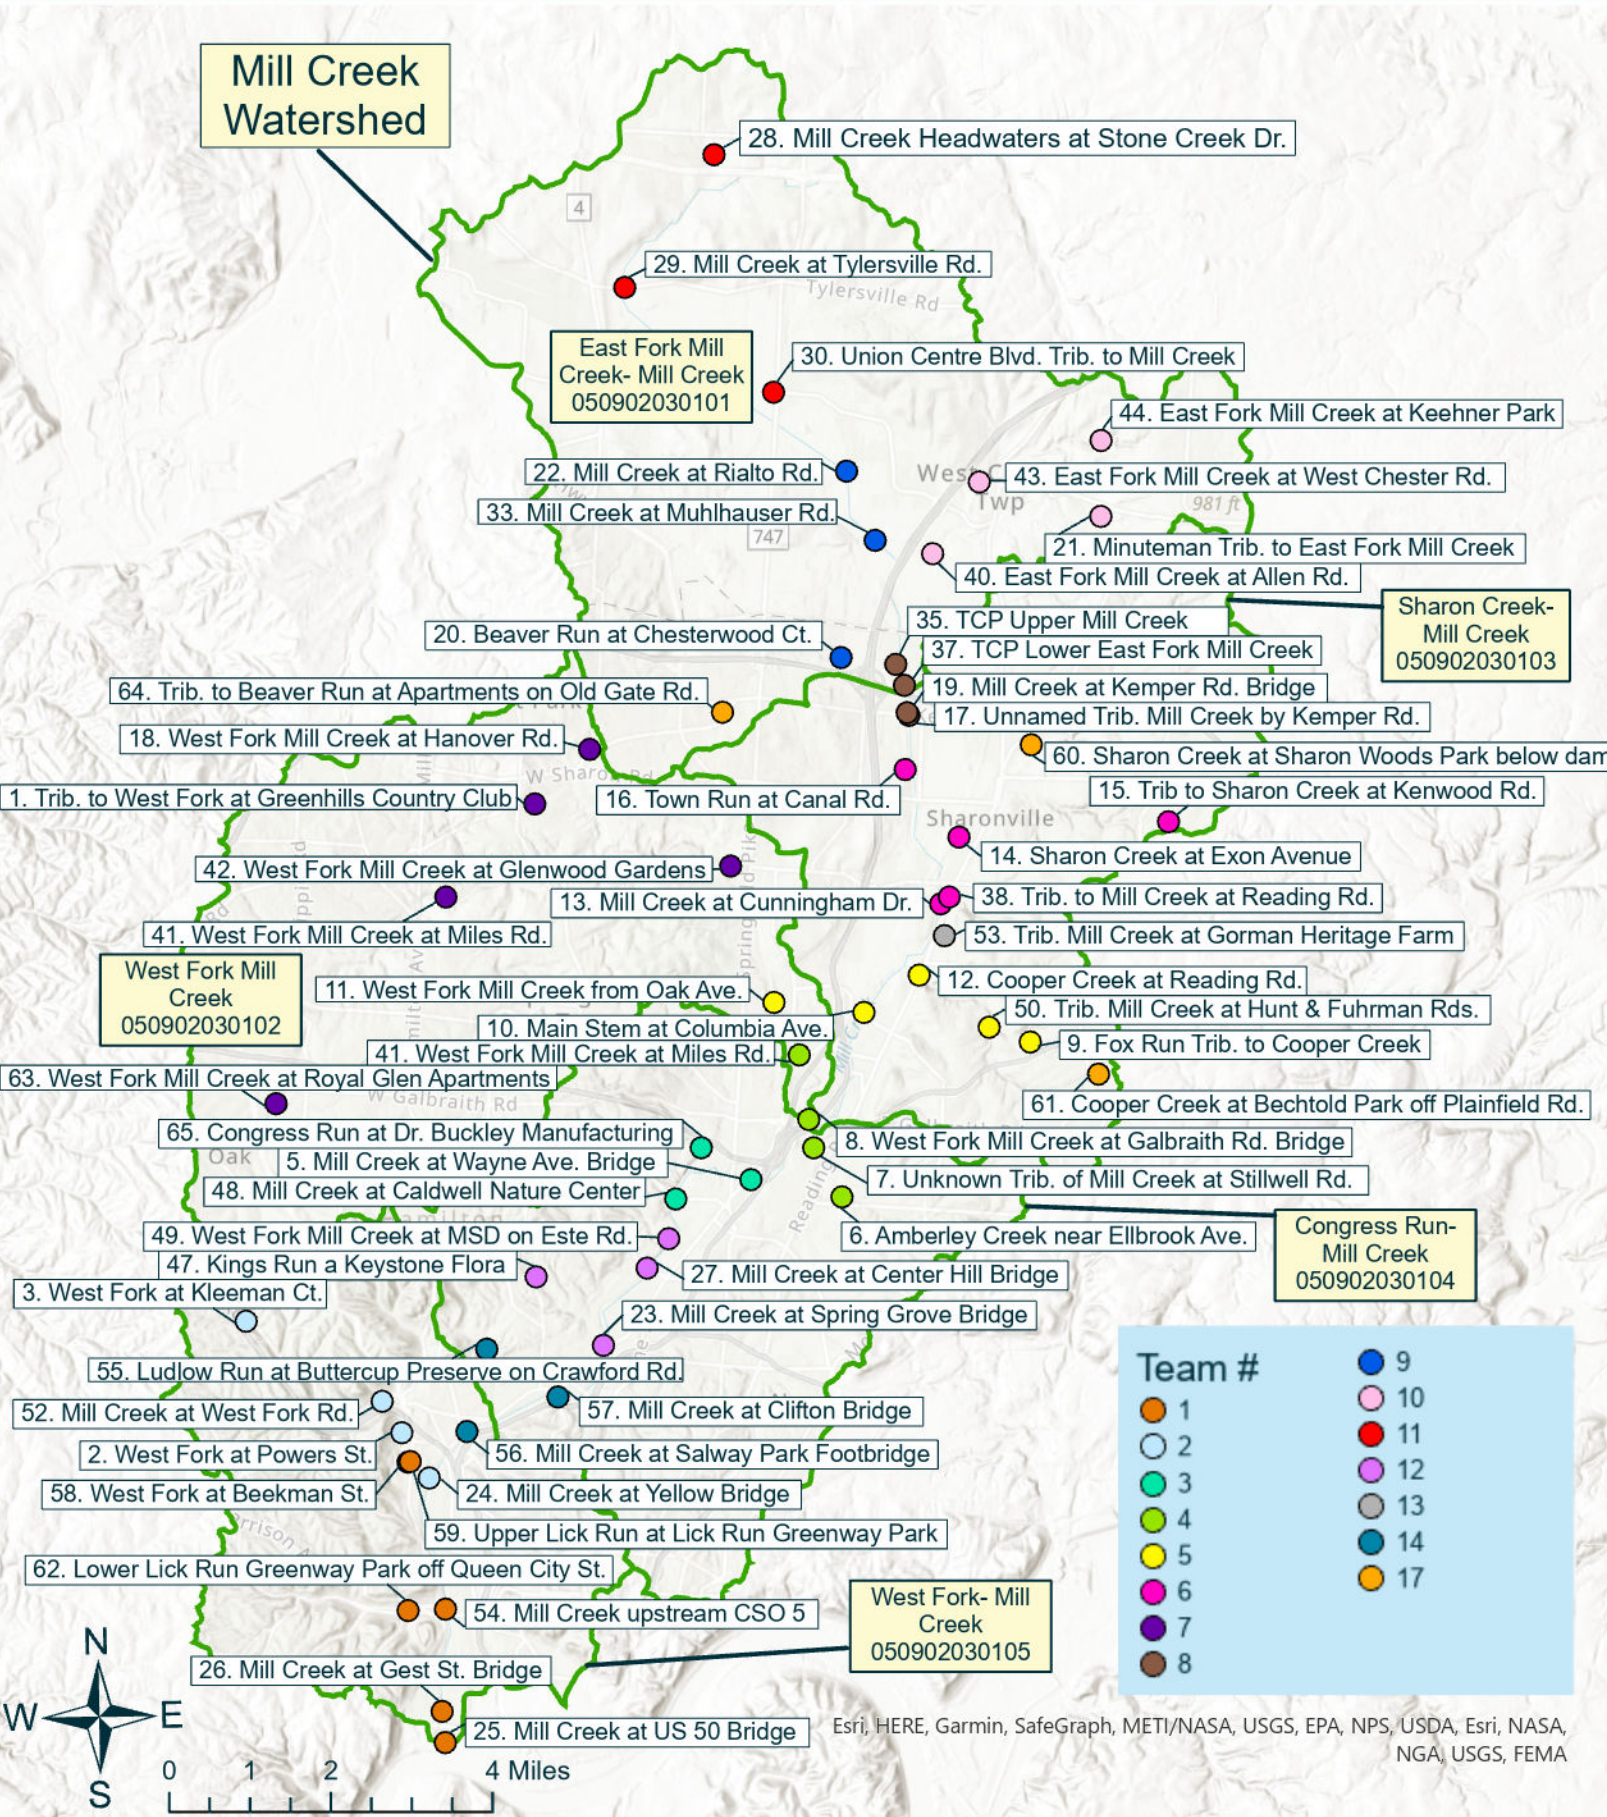

The Mill Creek Alliance Water Quality Monitoring Sites

Mill Creek Watershed

28. Mill Creek Headwaters at Stone Creek Dr.

29. Mill Creek at Tylersville Rd.

East Fork Mill Creek- Mill Creek
050902030101

30. Union Centre Blvd. Trib. to Mill Creek

44. East Fork Mill Creek at Keehner Park

22. Mill Creek at Rialto Rd.

43. East Fork Mill Creek at West Chester Rd.

33. Mill Creek at Muhlhauser Rd.

21. Minuteman Trib. to East Fork Mill Creek

40. East Fork Mill Creek at Allen Rd.

Sharon Creek-
Mill Creek
050902030103

20. Beaver Run at Chesterwood Ct.

35. TCP Upper Mill Creek

37. TCP Lower East Fork Mill Creek

64. Trib. to Beaver Run at Apartments on Old Gate Rd.

19. Mill Creek at Kemper Rd. Bridge

17. Unnamed Trib. Mill Creek by Kemper Rd.

18. West Fork Mill Creek at Hanover Rd.

60. Sharon Creek at Sharon Woods Park below dam

1. Trib. to West Fork at Greenhills Country Club

16. Town Run at Canal Rd.

15. Trib to Sharon Creek at Kenwood Rd.

42. West Fork Mill Creek at Glenwood Gardens

14. Sharon Creek at Exon Avenue

13. Mill Creek at Cunningham Dr.

38. Trib. to Mill Creek at Reading Rd.

41. West Fork Mill Creek at Miles Rd.

53. Trib. Mill Creek at Gorman Heritage Farm

West Fork Mill
Creek
050902030102

11. West Fork Mill Creek from Oak Ave.

12. Cooper Creek at Reading Rd.

10. Main Stem at Columbia Ave.

50. Trib. Mill Creek at Hunt & Fuhrman Rds.

41. West Fork Mill Creek at Miles Rd.

9. Fox Run Trib. to Cooper Creek

63. West Fork Mill Creek at Royal Glen Apartments

61. Cooper Creek at Bechtold Park off Plainfield Rd.

65. Congress Run at Dr. Buckley Manufacturing

8. West Fork Mill Creek at Galbraith Rd. Bridge

5. Mill Creek at Wayne Ave. Bridge

7. Unknown Trib. of Mill Creek at Stillwell Rd.

48. Mill Creek at Caldwell Nature Center

6. Amberley Creek near Ellbrook Ave.

49. West Fork Mill Creek at MSD on Este Rd.

Congress Run-
Mill Creek
050902030104

47. Kings Run a Keystone Flora

27. Mill Creek at Center Hill Bridge

3. West Fork at Kleeman Ct.

23. Mill Creek at Spring Grove Bridge

55. Ludlow Run at Buttercup Preserve on Crawford Rd.

Team #	Color
1	Orange
2	White
3	Teal
4	Light Green
5	Yellow
6	Pink
7	Purple
8	Brown
9	Blue
10	Light Pink
11	Red
12	Magenta
13	Grey
14	Dark Blue
17	Orange

52. Mill Creek at West Fork Rd.

57. Mill Creek at Clifton Bridge

2. West Fork at Powers St.

56. Mill Creek at Salway Park Footbridge

58. West Fork at Beekman St.

24. Mill Creek at Yellow Bridge

59. Upper Lick Run at Lick Run Greenway Park

62. Lower Lick Run Greenway Park off Queen City St.

West Fork- Mill
Creek
050902030105

26. Mill Creek at Gest St. Bridge

25. Mill Creek at US 50 Bridge